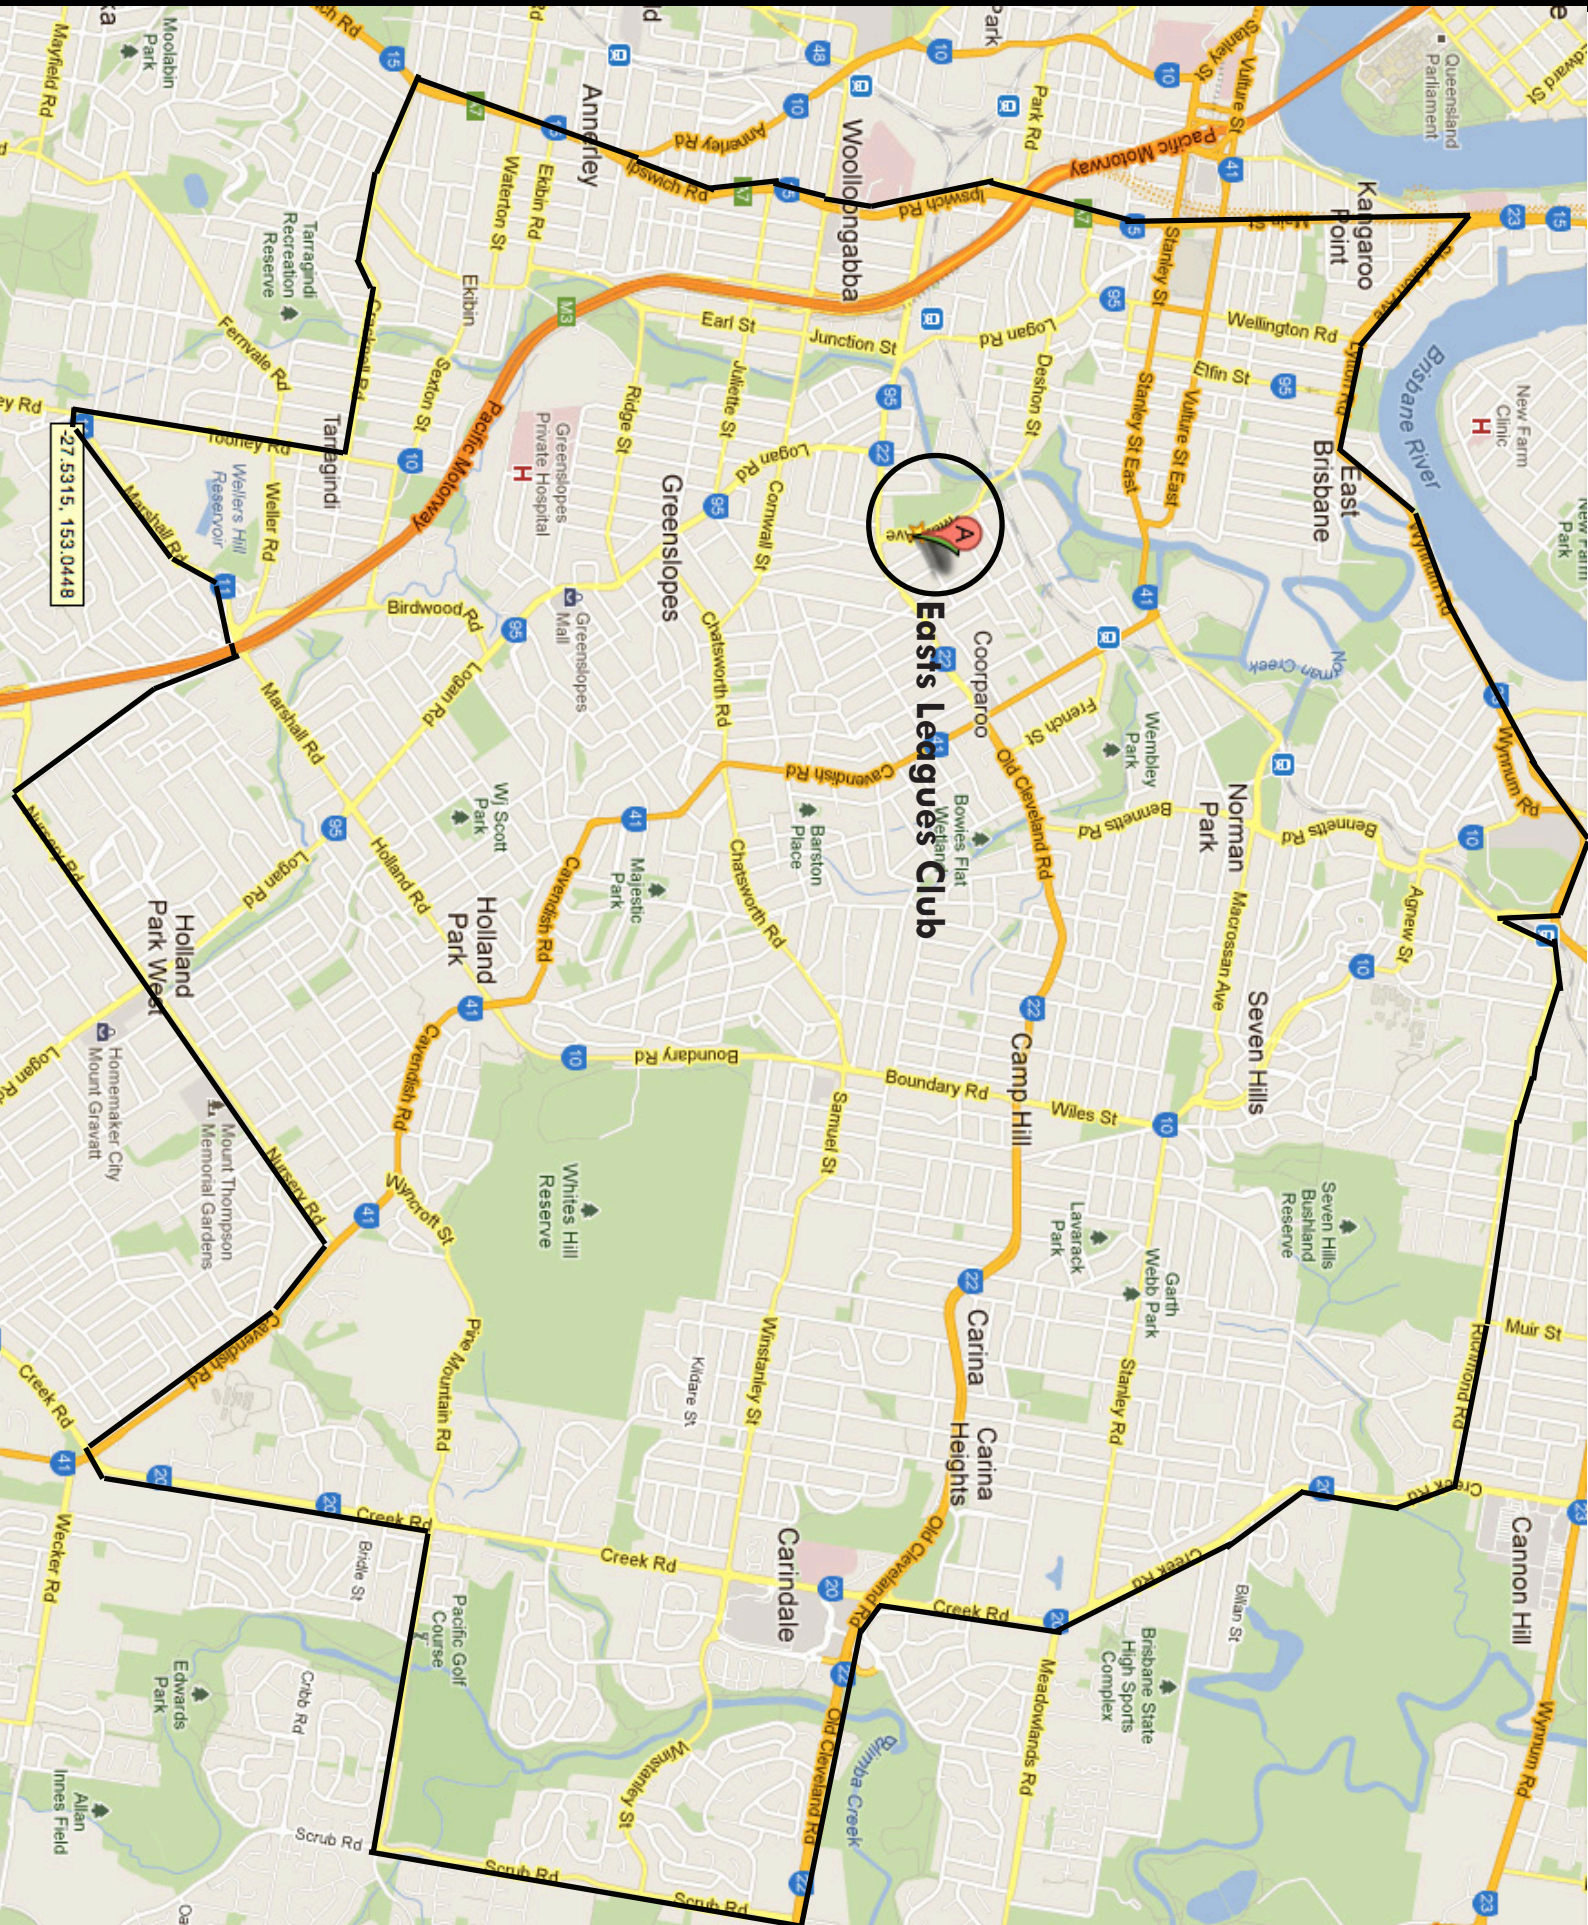

Courtesy Bus Start & Finish Times, Terms & Conditions of Use & Pick Zone on Rear.

<u>DAY</u>	<u>START</u>	<u>FINISH</u>
Monday <small>Except the 5th Monday of the month & Public Holiday</small>	10am	3pm
Tuesday	9:45am	5pm
Wednesday	3pm	9pm
Thursday	5pm	9pm
Friday	9:45am	Midnight
Saturday	12pm	6:30pm
Sunday	11:30am	6:30pm

*Courtesy bus is unavailable on public holidays.

- ◆ The courtesy bus is reserved for current financial members of East's Leagues Club only.
- ◆ Passengers must be over 18 years of age.
- ◆ The courtesy bus can only pick up at residential addresses and drop off at residential addresses.
- ◆ Intoxicated patrons are not permitted on the bus.
- ◆ The courtesy bus can only pick up and drop off within the indicated map on the reverse side of this page.
- ◆ Loud, unruly & disruptive behaviour will not be tolerated on the bus.
- ◆ Please call the club on 3397 8885 to book the bus in advance. The more notice given the better. You must provide your full address, contact phone number & membership number when booking.
- ◆ Please listen for the bus departure call over the PA system when waiting to be taken home. There is a 3 minute warning given.
- ◆ Departure times vary & may not always be announced as it is sometimes dependant on scheduled pick up times. The courtesy bus will usually depart on the half hour or hour.

COORDINATES

BRISBANE MAP